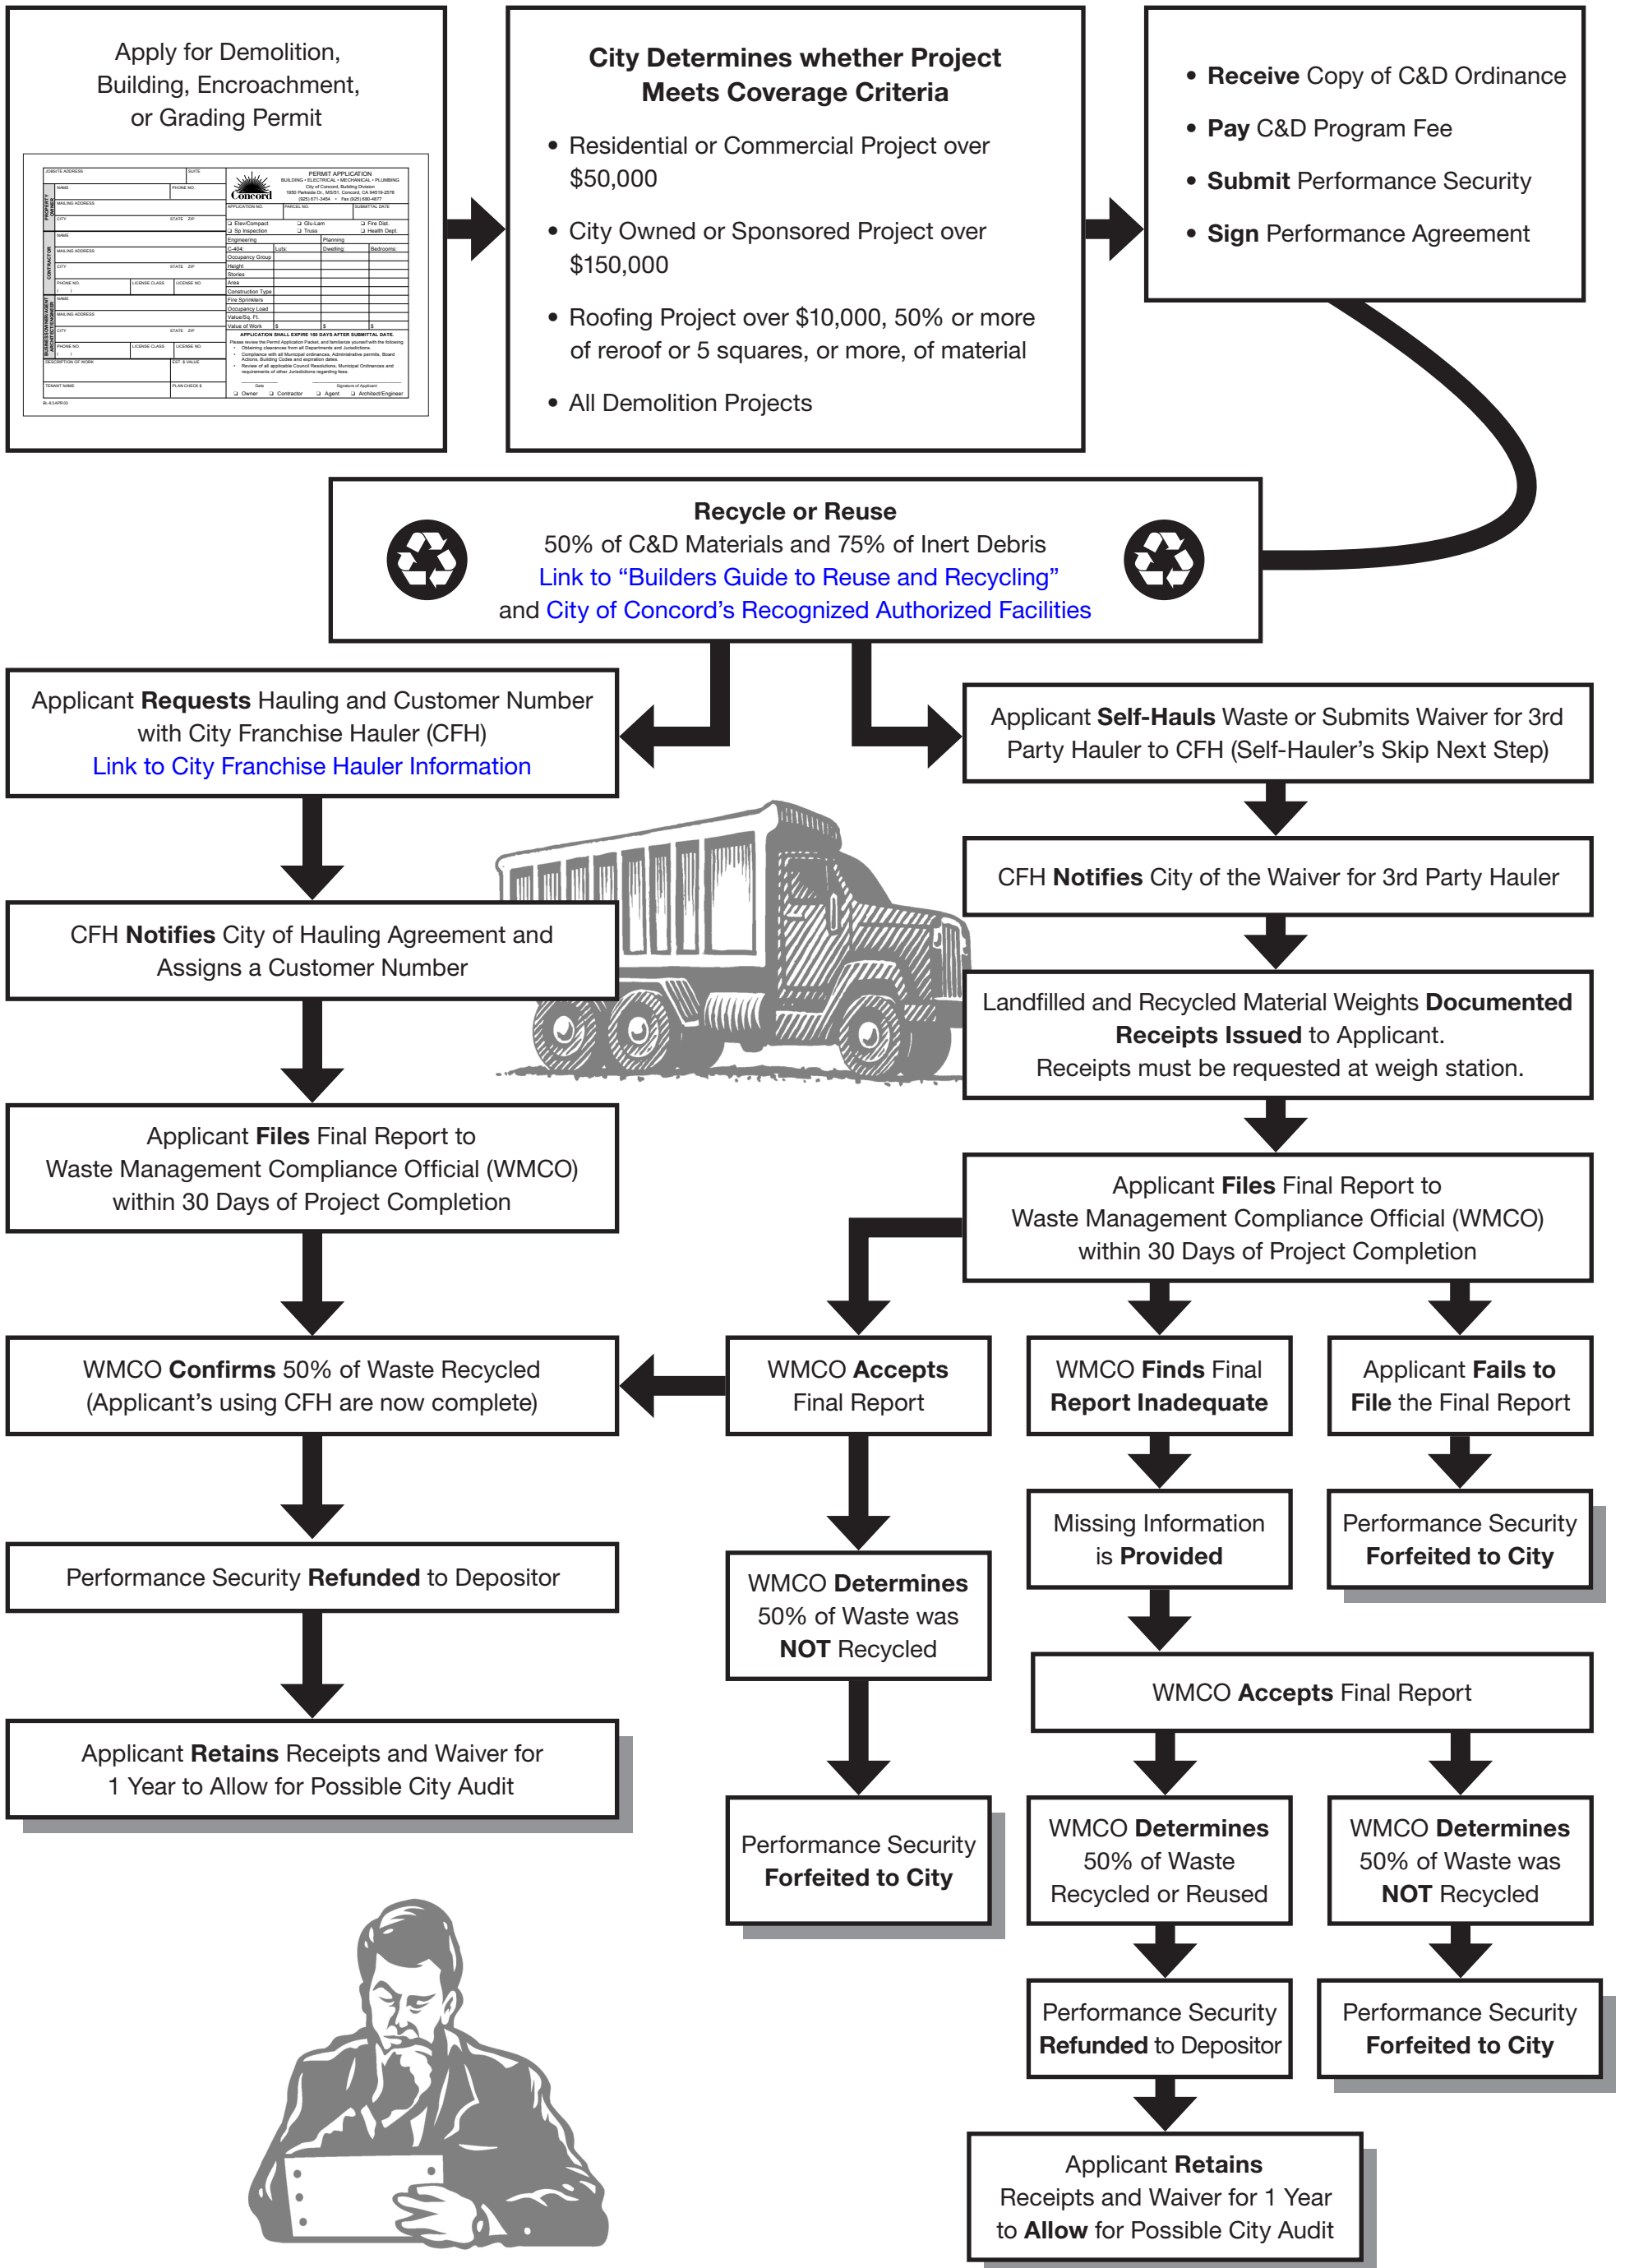

# Guide to C&D Ordinance Compliance

Please direct questions and comments to the Concord C&D Ordinance Help Desk at:  
Email: [cdhelp@ci.concord.ca.us](mailto:cdhelp@ci.concord.ca.us) or Phone: (925) 671-2700