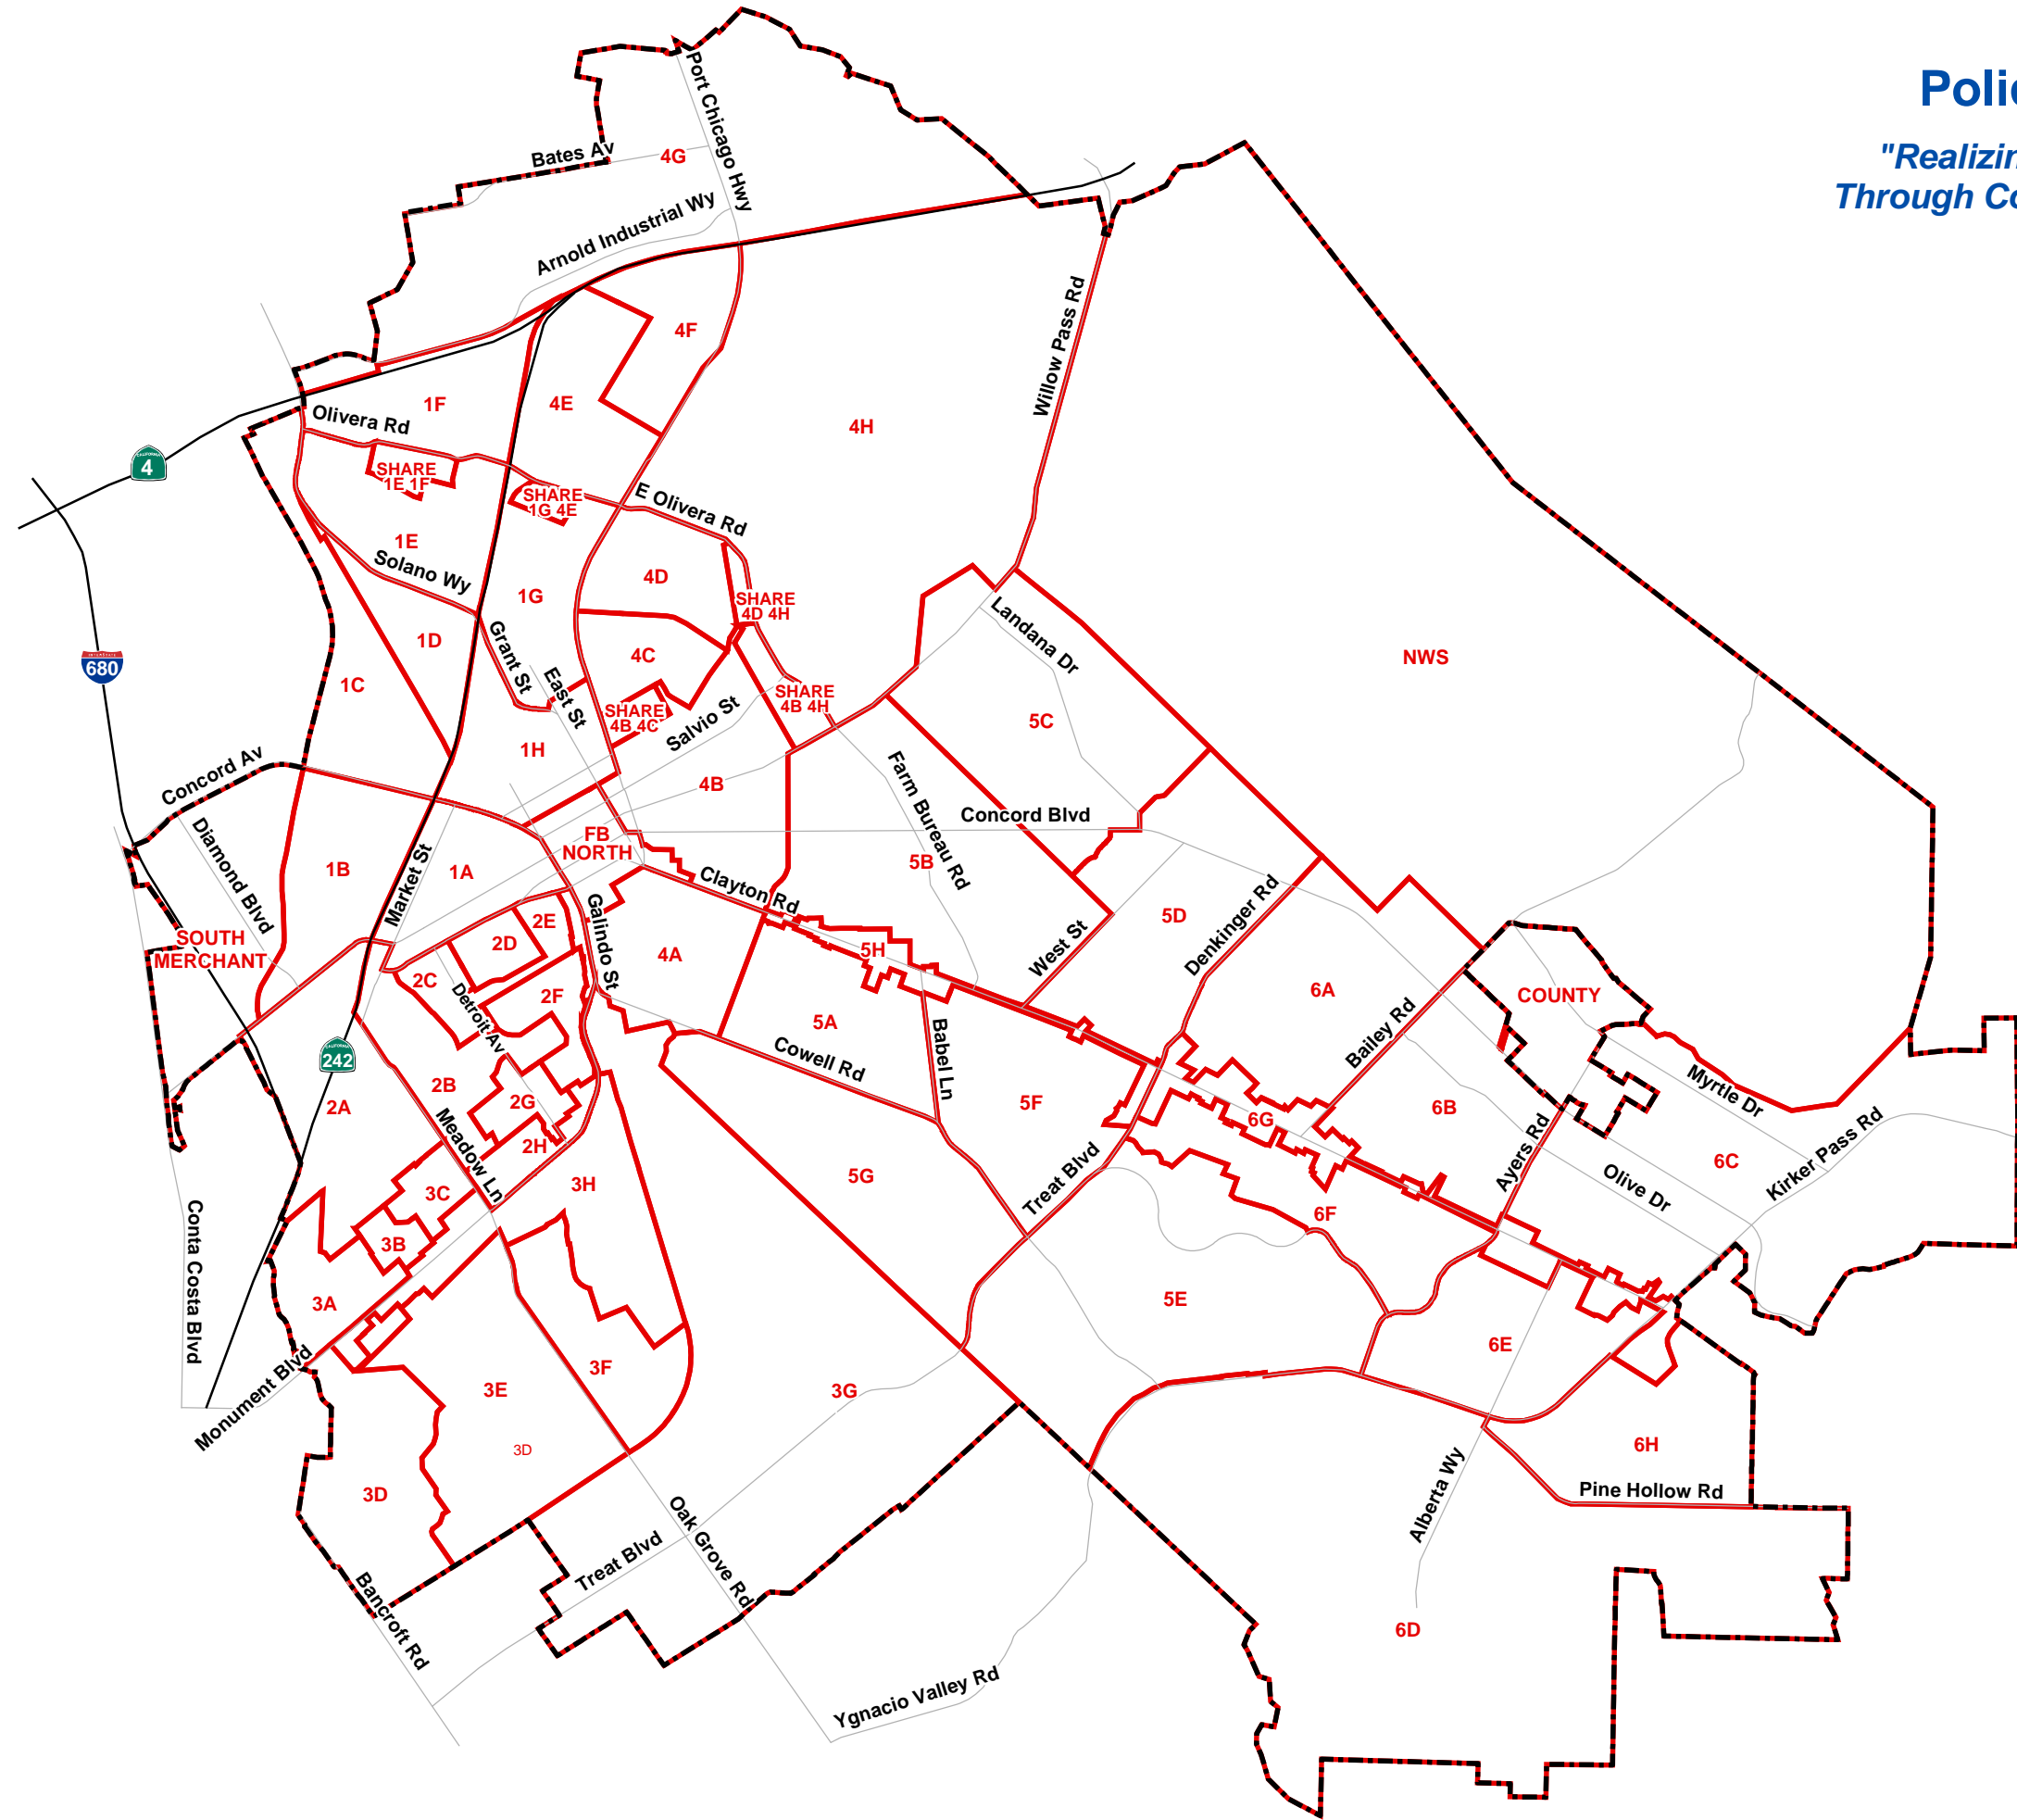

# Police Sub-Beats

"Realizing The Police Mission  
Through Community Partnerships"

**Legend**

- City Limit
- Sub-Beats